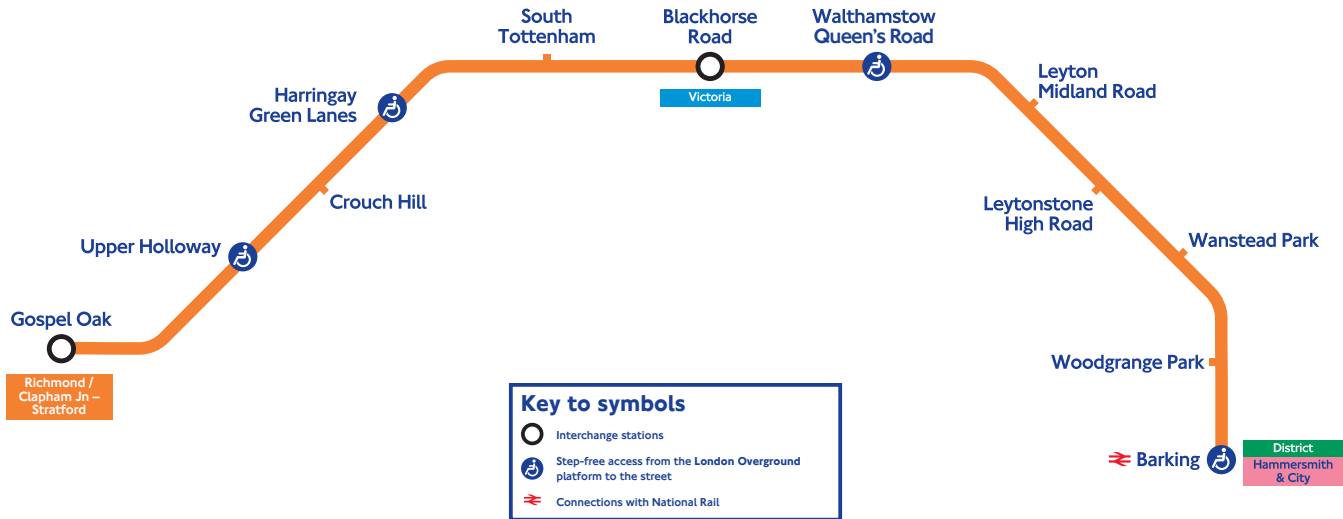

Gospel Oak – Barking